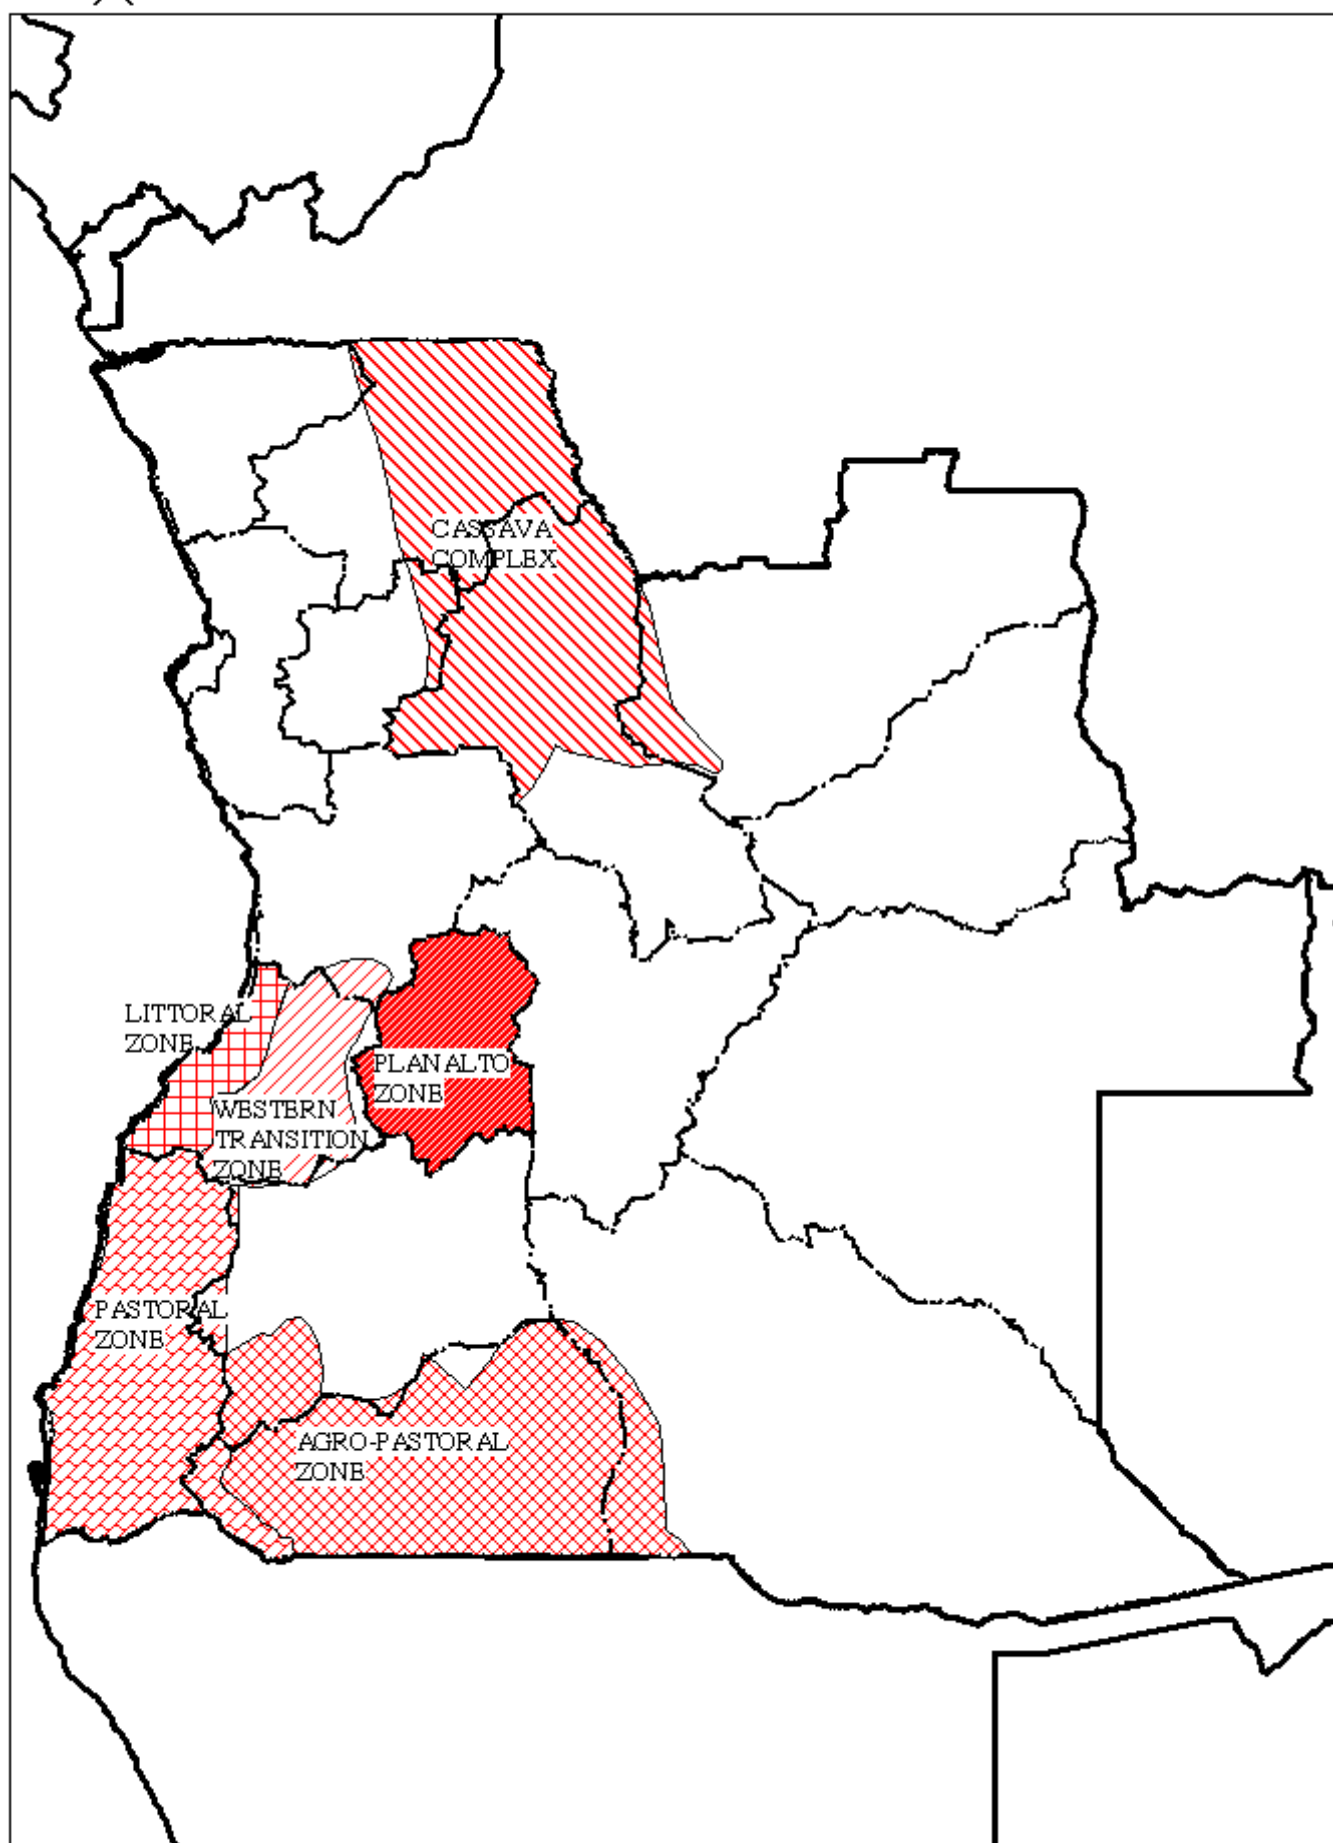

Map provided by ReliefWeb <<http://www.reliefweb.int/>>  
Source: World Food Programme (WFP)

Date: 7 Feb 1997

World Food  
Programme

# ANGOLA AGRICULTURE ZONES

[Return to ReliefWeb Maps of Southern Africa](#)